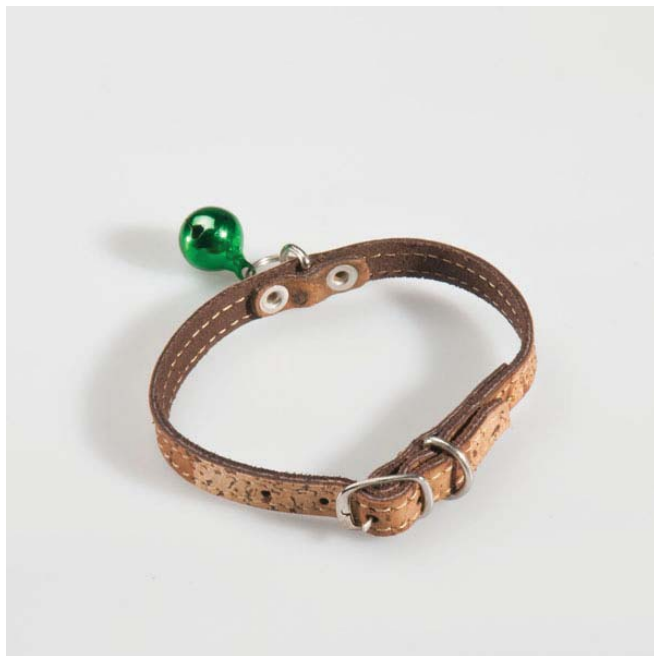

Ref: Col12 - Collier pour chat
(Dimensions (LxHxP): 31cmx1,5cmx0,3cm)